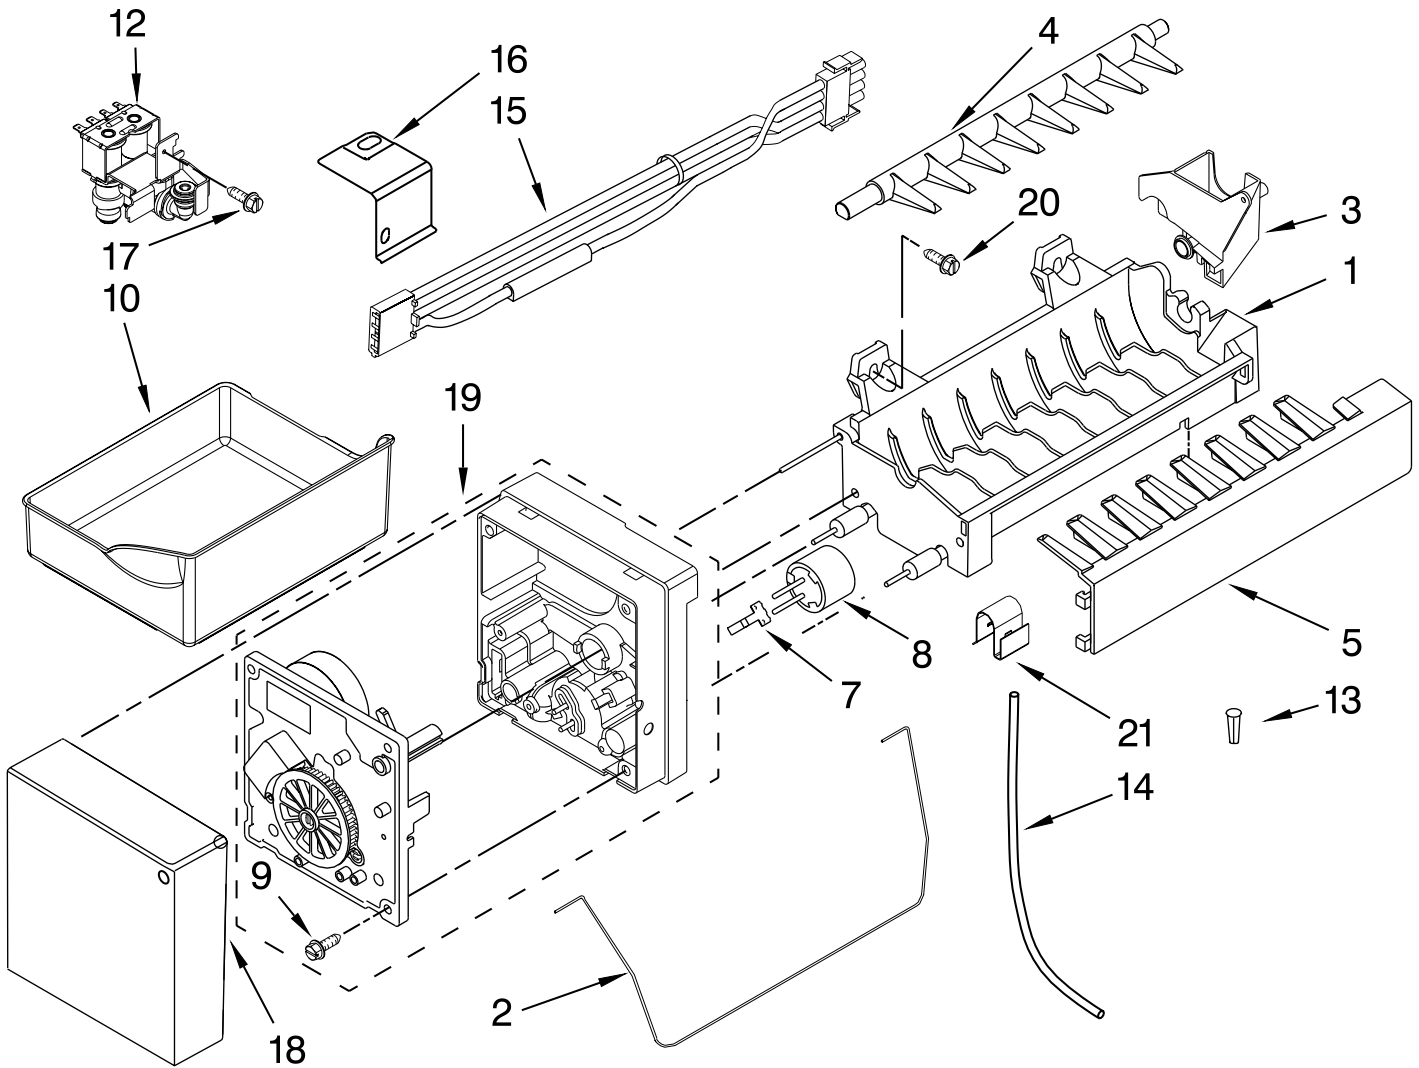

FOR ORDERING INFORMATION REFER TO PARTS PRICE LIST

ICEMAKER PARTS

For Models: KBFS25EWWH7, KBFS25EWBL7
(White) (Black)

Illus. No.	Part No.	DESCRIPTION
1	W10300025	Mold & Heater Assembly (Also Order 542638 Grease)
2	W10378255	Arm, Shutoff
3	W10410073	Cup, Fill
4	W10318914	Ejector
5	W10122563	Ice Stripper
7	628379	Clip, Fuse